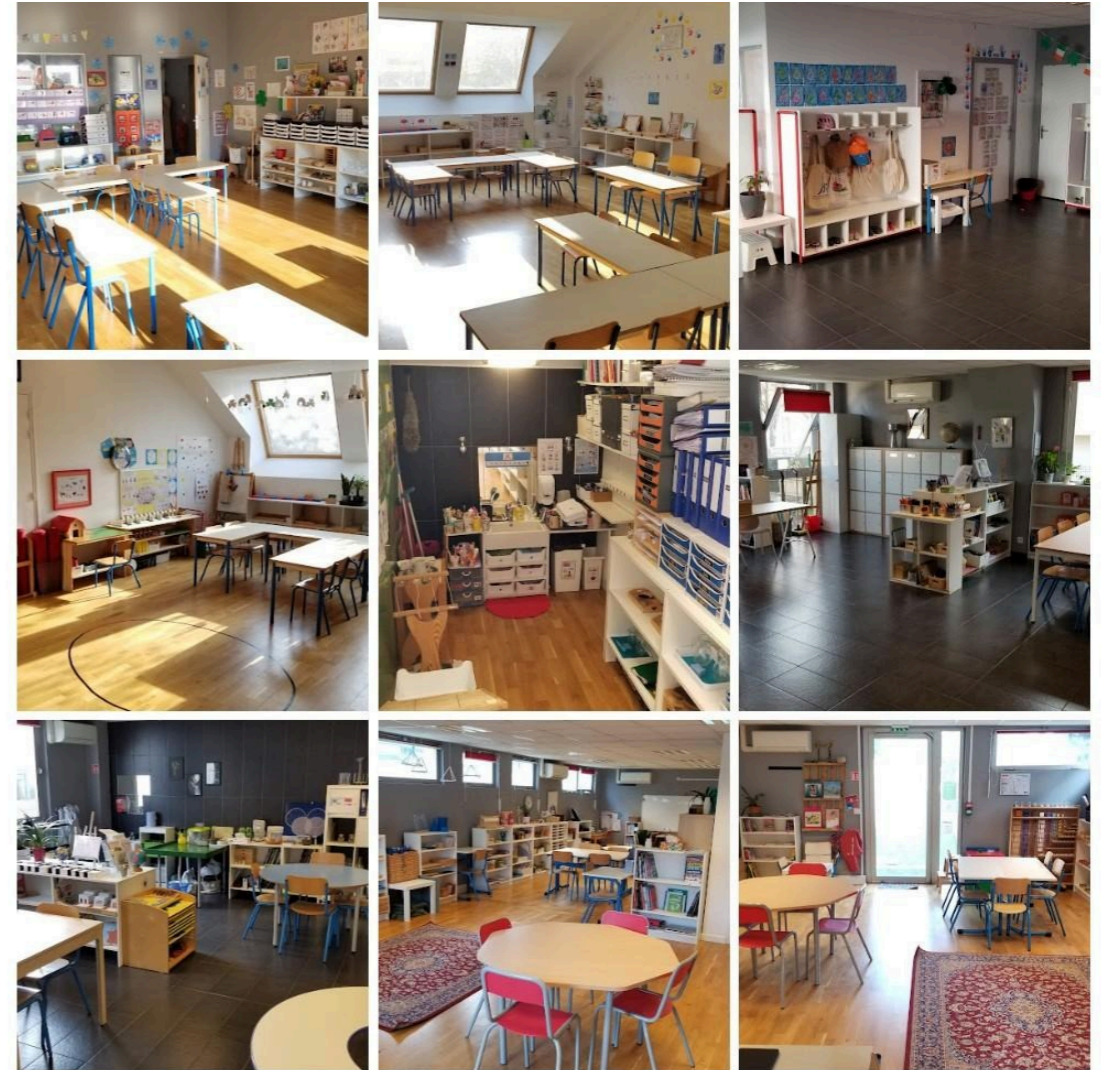

Le samedi 11 JANVIER 2025 de 9 h à 13 h
notre école bilingue et internationale vous ouvre ses portes
14 RUE DES COUDREAUX 9500 RUEIL-MALMAISON

Toute l'équipe vous attend pour vous faire découvrir ses locaux, ses classes et son bel espace extérieur et partager avec vous sa passion pour la pédagogie Montessori

Les places étant limitées, Merci de nous confirmer votre présence par mail, ainsi que le nombre de participants à adminsitratif@emi-rueil.com